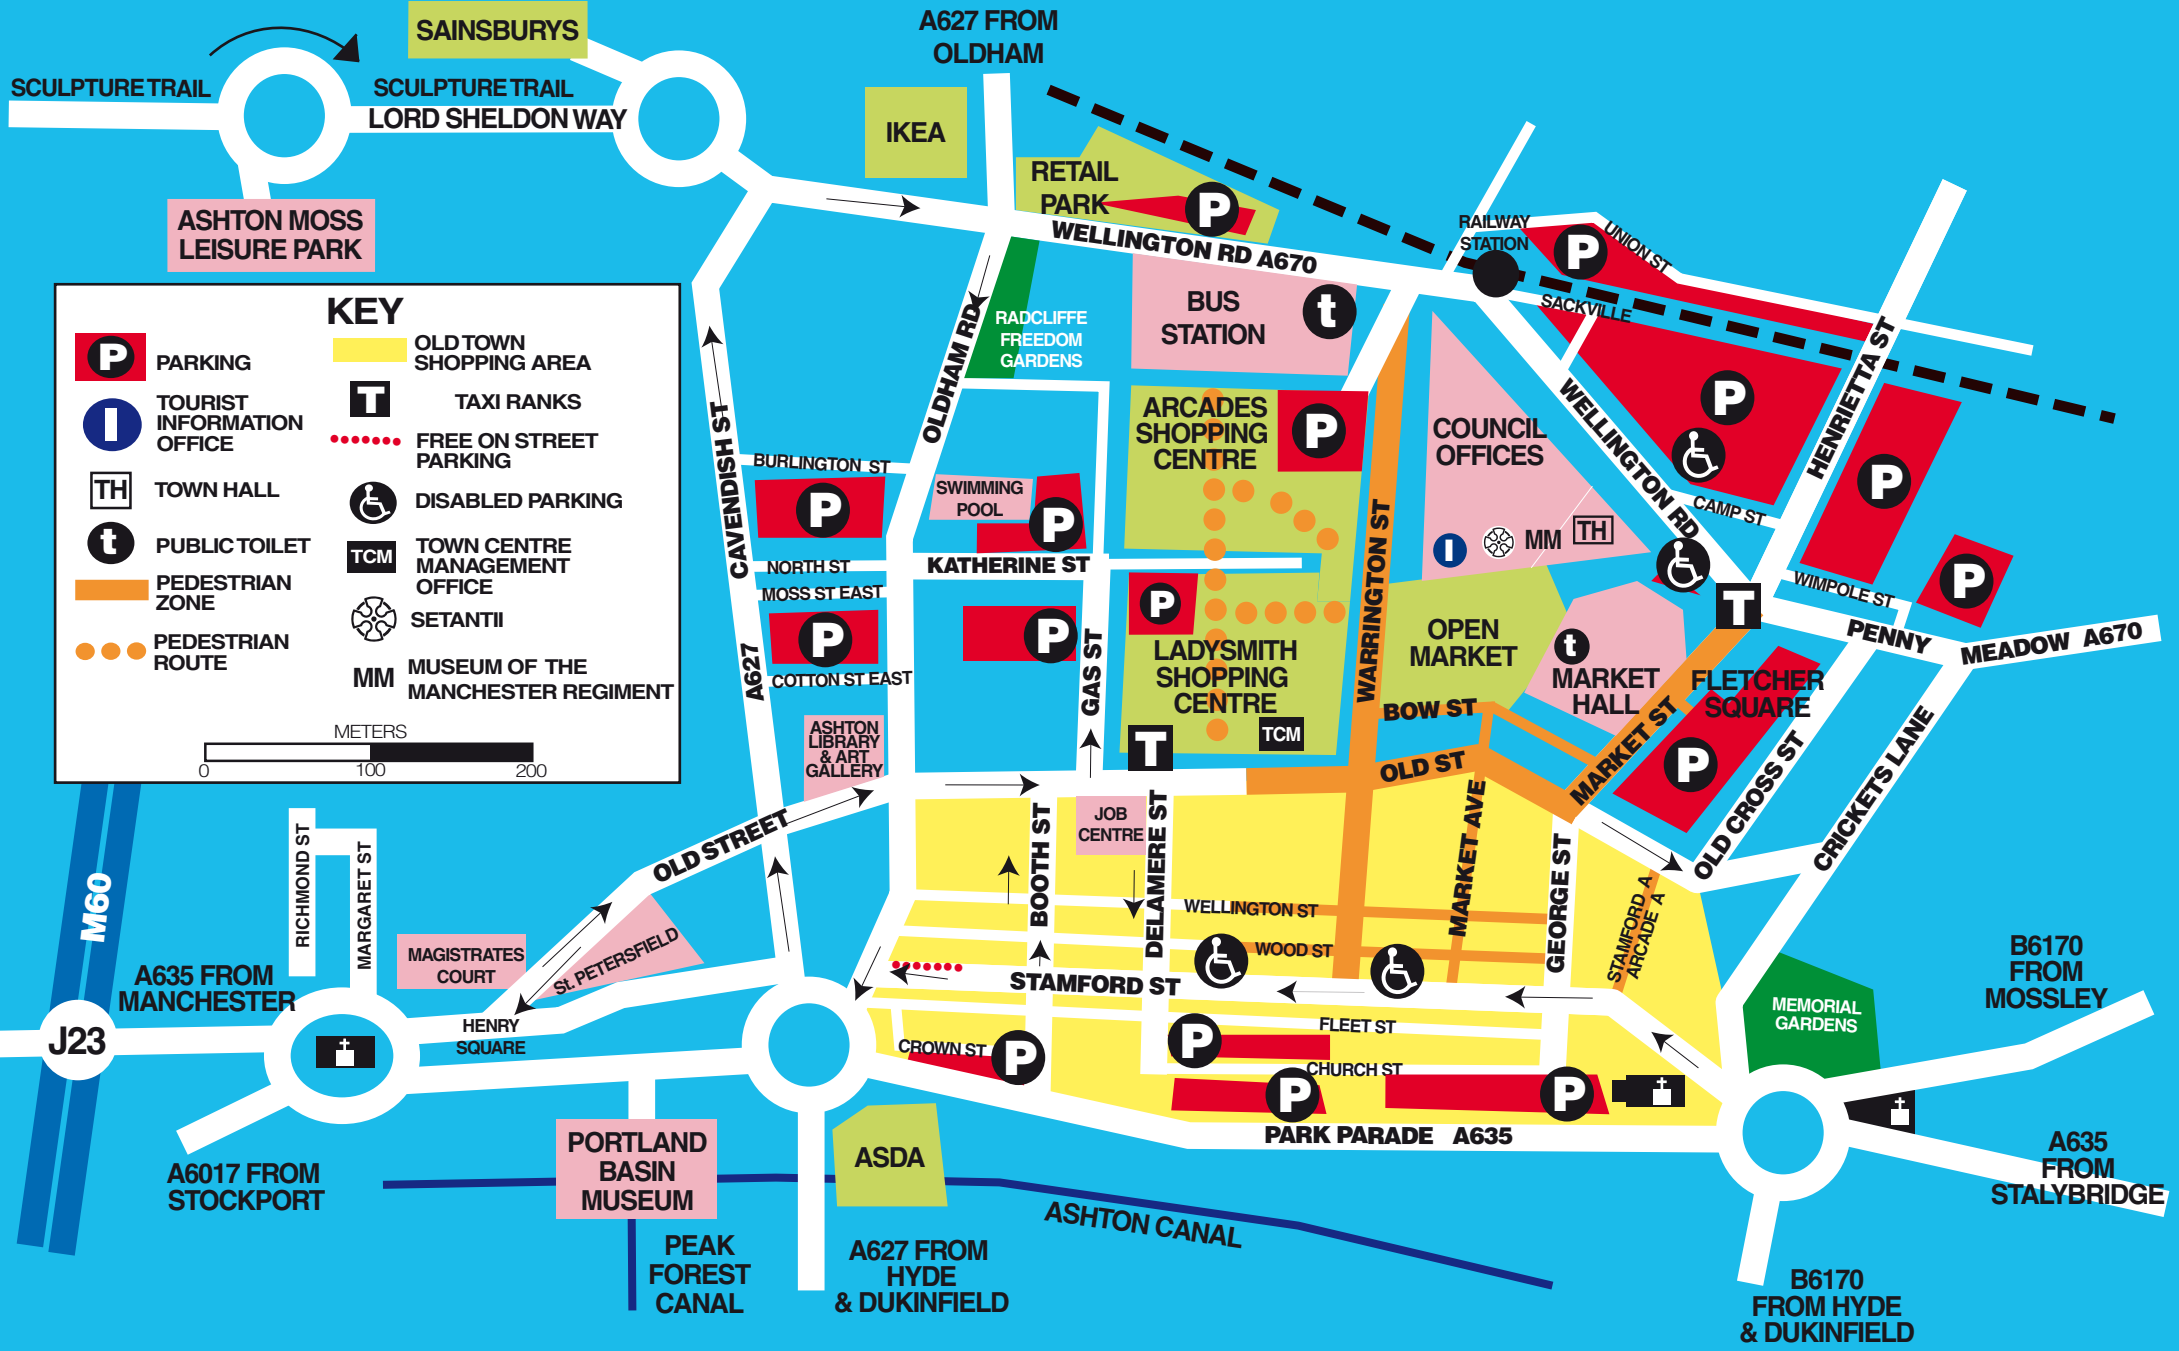

ASHTON-UNDER-LYNE TOWN CENTRE

KEY

P PARKING	OLD TOWN SHOPPING AREA
I TOURIST INFORMATION OFFICE	T TAXI RANKS
TH TOWN HALL	FREE ON STREET PARKING
t PUBLIC TOILET	DISABLED PARKING
PEDESTRIAN ZONE	TCM TOWN CENTRE MANAGEMENT OFFICE
PEDESTRIAN ROUTE	MUSEUM OF THE MANCHESTER REGIMENT
	MM

METERS
0 100 200

Visit our websites: www.shopatashton.com & www.ashtonunderlined.co.uk